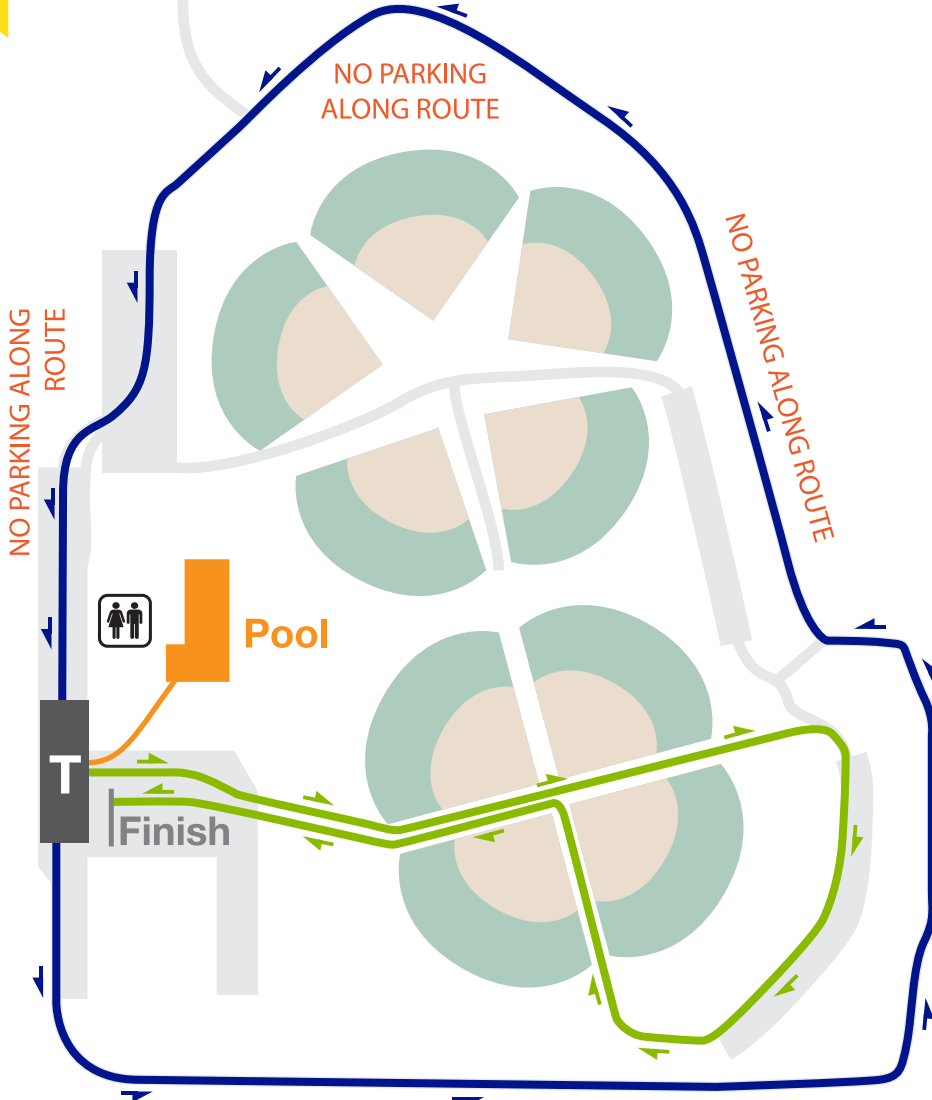

# TRIFEST FOR MS – KIDS AGES 5-8

John Deshields Blvd

**SWIM** |  
50 Yards

**BIKE** |  
1 Mile

**RUN** |  
0.5 mile

Moberly Ln

Brave Ln

Wildcat Way

MLK Jr. Pkwy

Moberly Ln

E Central Ave

RESTROOMS

PARKING