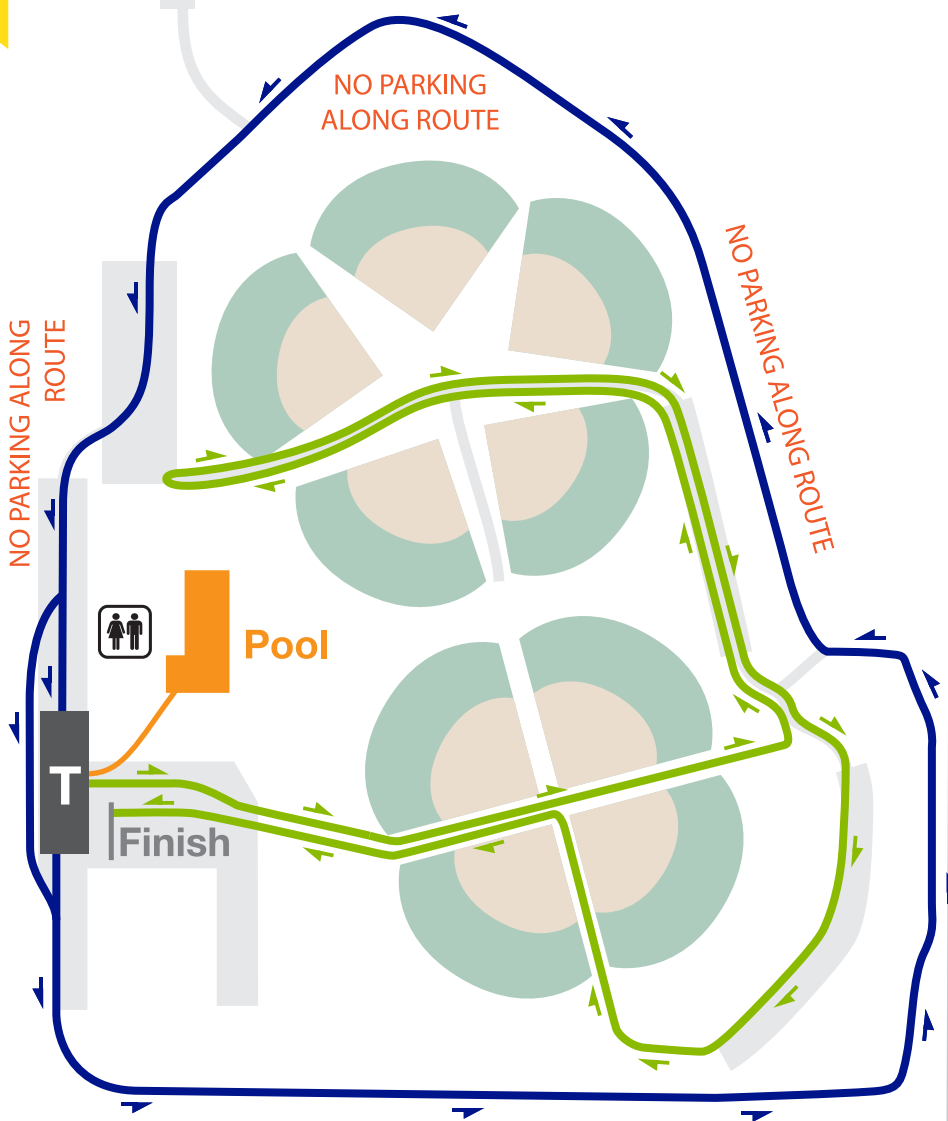

TRIFEST FOR MS – KIDS AGES 9-12

John Deshields Blvd

- SWIM** | 100 Yards
- BIKE** | 2 Miles (2 loops)
- RUN** | 1 mile

Moberly Ln

Brave Ln

Wildcat Way

MLK Jr. Pkwy

Moberly Ln

E Central Ave

- RESTROOMS
- PARKING