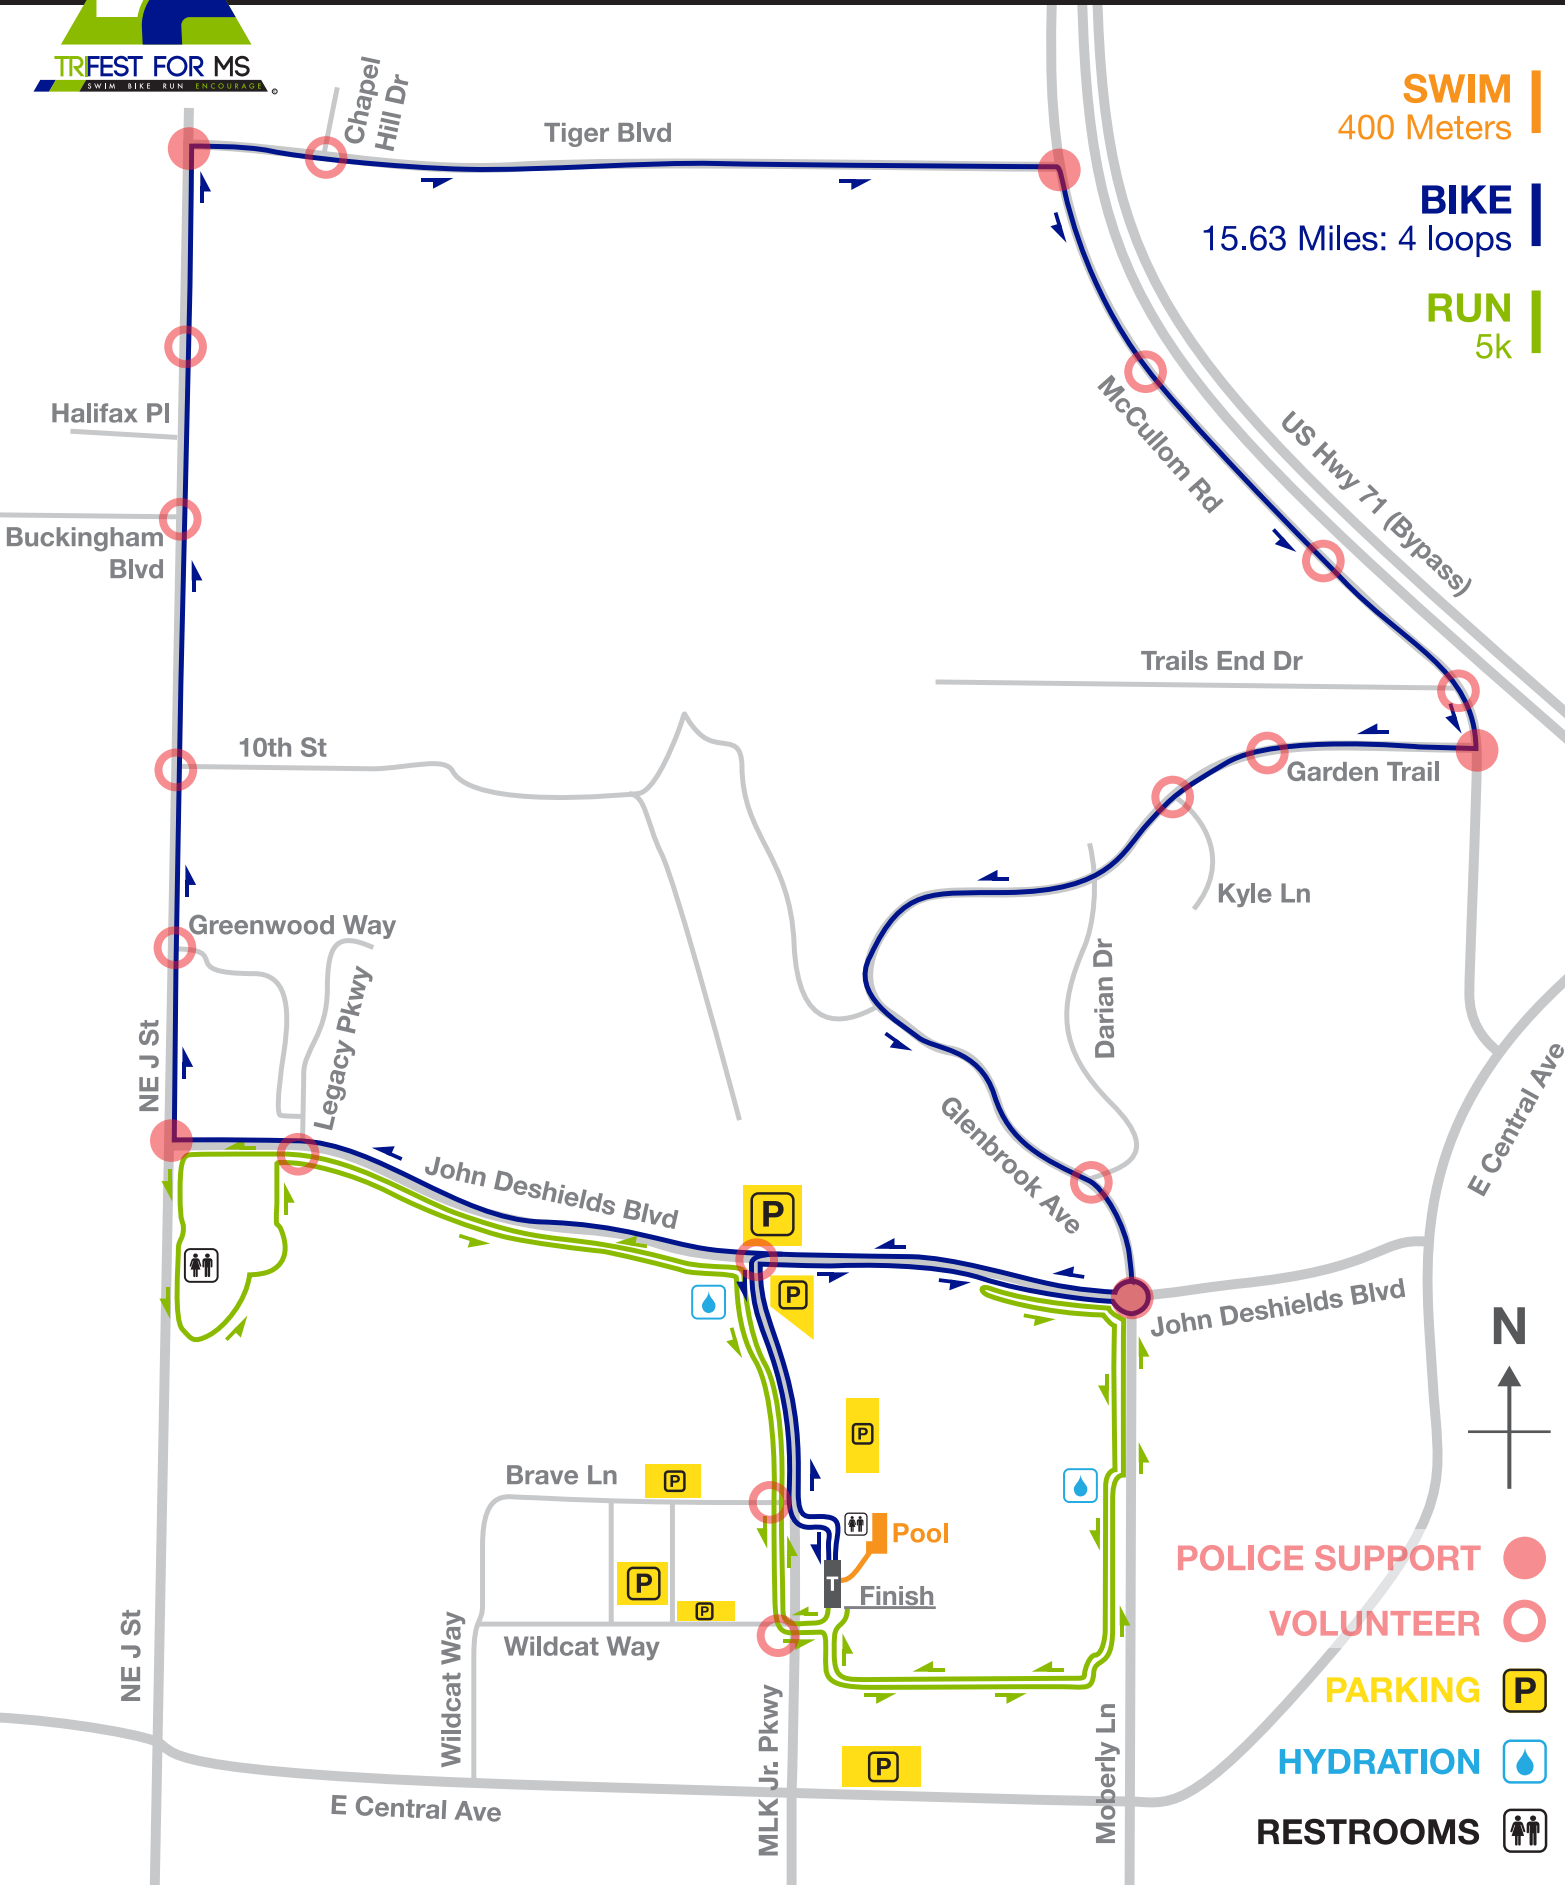

TRIFEST FOR MS – SPRINT DISTANCE

SWIM |
400 Meters

BIKE |
15.63 Miles: 4 loops

RUN |
5k

- POLICE SUPPORT** ●
- VOLUNTEER** ○
- PARKING** P
- HYDRATION** ☒
- RESTROOMS** 🚻